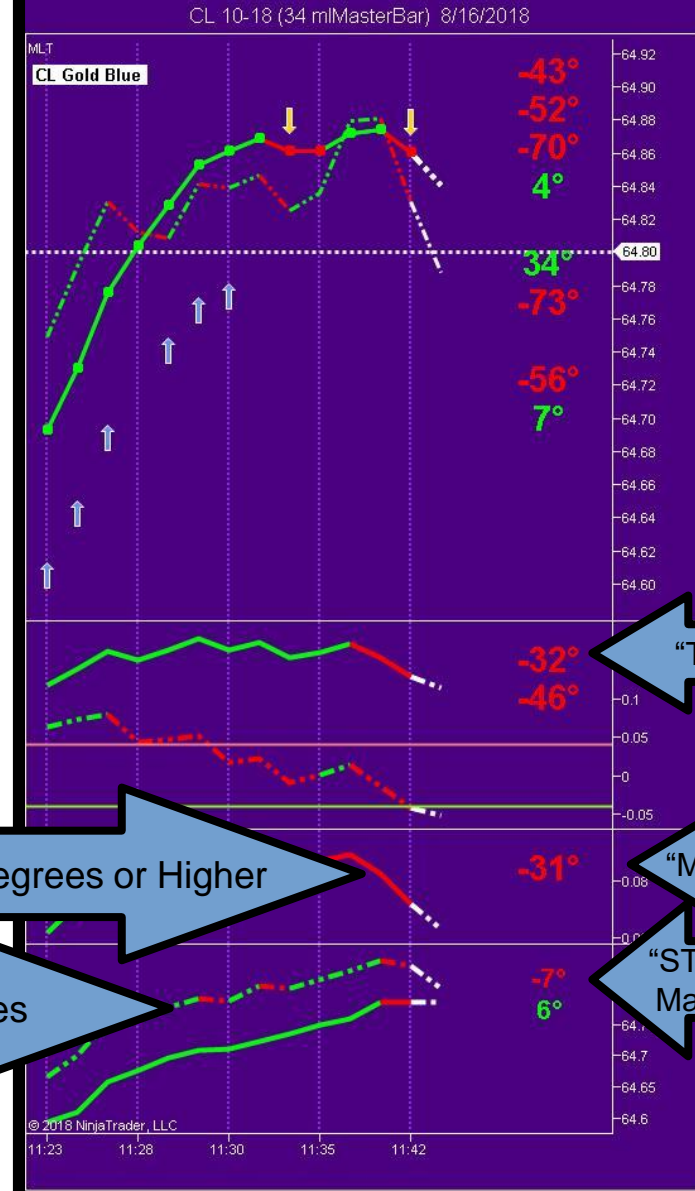

Chart Room Terminology

Triple Momentum

MLP 30

Radius Momentum

STMTL 45

Tag Trade Momentum

TL 50

MLP 20

STMTL 40

Mega Momentum

TL 50

MLP 30

STMTL 45

Triple Momentum – MLP 30 Degrees or Higher

Radius Momentum – STMTL 45 Degrees

“TL” Trend Line

“MLP” Masterline Plus

“STML” Short Term Master Trend Line